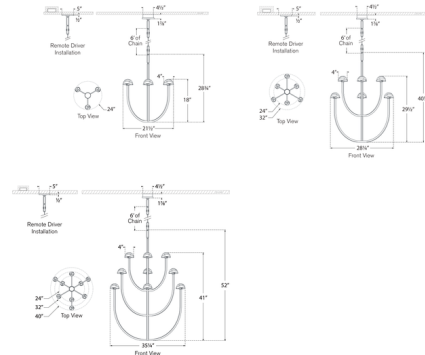

Shown in antique-burnished brass / alabaster

Specifications

COLOR Alabaster
BODY FINISH Antique-Burnished Brass
WATTAGE 35W
DIMMER Standard 120V
DIMENSIONS 32"W x 40.25"H
INTEGRATED LED MODULE 6 x LED/5.83W/120V LED

Technical Information

LAMP COLOR 2700K
LUMENS/WATT 480.27
LUMINOUS FLUX 2800 lumens

CLICK TO VIEW PRODUCT

Notes: