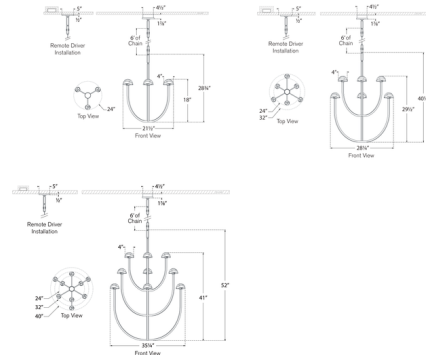

Shown in antique-burnished brass / alabaster

Specifications

COLOR Alabaster
BODY FINISH Antique-Burnished Brass
WATTAGE 35W
DIMMER Standard 120V
DIMENSIONS 32"W x 40.25"H
INTEGRATED LED MODULE 6 x LED/5.83W/120V LED

Technical Information

LAMP COLOR 2700K
LUMENS/WATT 480.27
LUMINOUS FLUX 2800 lumens

Notes:

CLICK TO VIEW PRODUCT