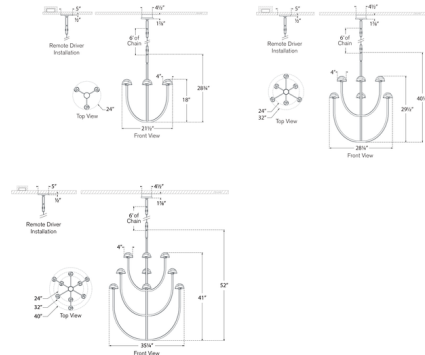

CLICK TO VIEW PRODUCT

Notes: