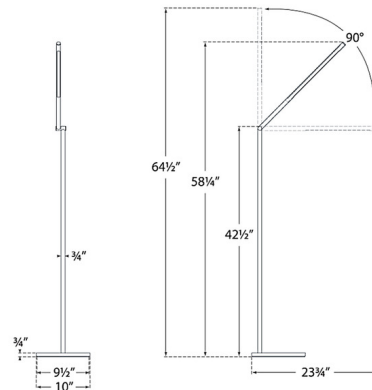

CLICK TO VIEW PRODUCT

Notes: