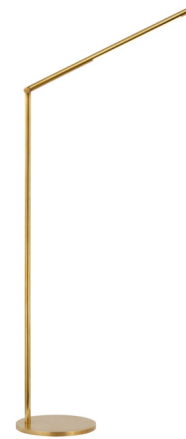

Lightology

lightology.com
866-954-4489
04-22-26

Project: _____

Company: _____

Location: _____ Fixture Type: _____

SPEC #: **VCG1242577**

Approved On: _____ Approved By: _____

Cona Articulating Floor Lamp

By Visual Comfort Signature

Description

The Cona Articulating Floor Lamp brings a clean minimalism to your interior space. Inspired by the standard pharmacy floor lamp, the graceful tube of light pivots 90 degrees to cast warm light exactly where you need it. Touch, Low/Medium/High, dimmer is located on the tip of the lamp head.

Specifications

COLOR	N/A
BODY FINISH	Antique Burnished Brass
WATTAGE	12W
DIMMER	Included
DIMENSIONS	23.75"W x 42.5"H
INTEGRATED LED MODULE	1 x LED/12W/120V LED

Technical Information

PRODUCT DIMENSIONS	Cord: 144"
LAMP COLOR	2700K
LUMENS/WATT	80.00
LUMINOUS FLUX	960 lumens

Shown in antique burnished brass

CLICK TO VIEW PRODUCT

Notes: