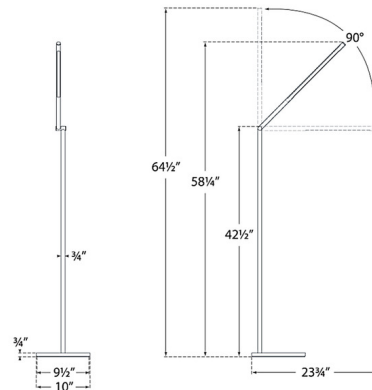

Shown in polished nickel

CLICK TO VIEW PRODUCT

Notes: