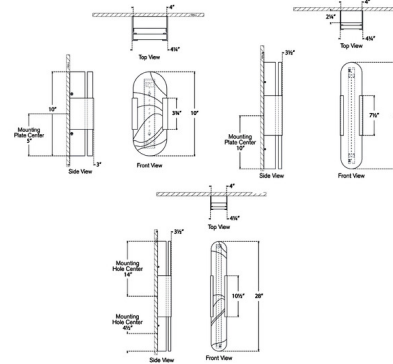

## Melange Elongated Wall Sconce

By Visual Comfort Signature

### Description

The Melange Elongated Wall Sconce brings an organic luxe to your interior space. The smooth metal frame softens minimalist surrounds, while the carved Alabaster casts a warm glow across your room. Alabaster contains unique variations in both veining and tone, offering a custom look to each piece.

### Specifications

COLOR	Alabaster
BODY FINISH	Bronze
WATTAGE	12W
DIMMER	Low Voltage Electronic
DIMENSIONS	4.25"W x 10"H x 3"D
INTEGRATED LED MODULE	1 x LED/12W/120V LED