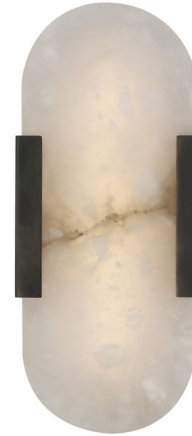

# Lightology

lightology.com  
866-954-4489  
05-21-26

Project: \_\_\_\_\_  
 Company: \_\_\_\_\_  
 Location: \_\_\_\_\_ Fixture Type: \_\_\_\_\_  
 SPEC #: **VCG1242596**  
 Approved On: \_\_\_\_\_ Approved By: \_\_\_\_\_

## Melange Elongated Wall Sconce

By Visual Comfort Signature

### Description

The Melange Elongated Wall Sconce brings an organic luxe to your interior space. The smooth metal frame softens minimalist surrounds, while the carved Alabaster casts a warm glow across your room. Alabaster contains unique variations in both veining and tone, offering a custom look to each piece.

Shown in bronze / alabaster