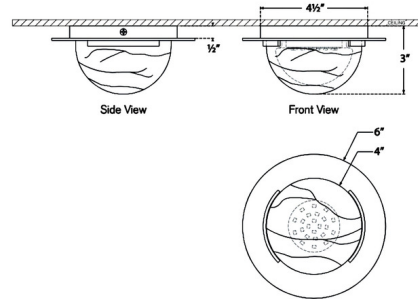

### Specifications

COLOR	Alabaster
BODY FINISH	Bronze
WATTAGE	12W
DIMMER	Low Voltage Electronic
DIMENSIONS	6"W x 3"H
INTEGRATED LED MODULE	1 x LED/12W/120V LED