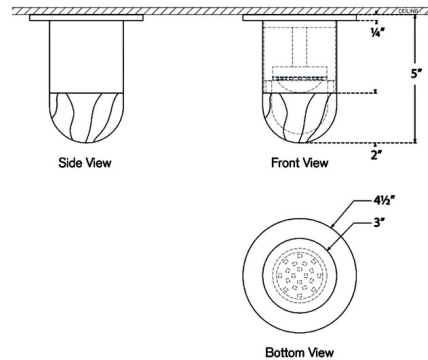

### Specifications

COLOR	Alabaster
BODY FINISH	Bronze
WATTAGE	12W
DIMMER	Low Voltage Electronic
DIMENSIONS	4.5"W x 5"H
INTEGRATED LED MODULE	1 x LED/12W/120V LED