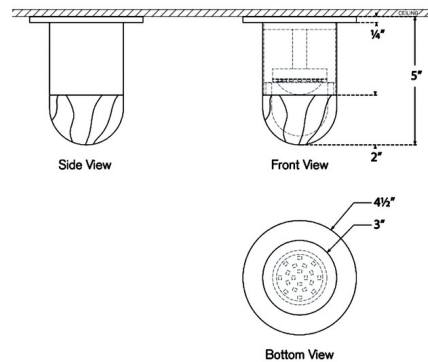

### Specifications

COLOR . . . . . Alabaster  
BODY FINISH . . . . . Polished Nickel  
WATTAGE . . . . . 12W  
DIMMER . . . . . Low Voltage Electronic  
DIMENSIONS . . . . . 4.5"W x 5"H  
INTEGRATED LED MODULE . . . . . 1 x LED/12W/120V LED