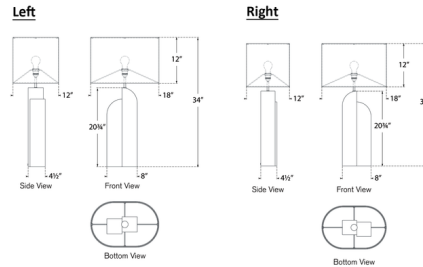

### Specifications

COLOR . . . . . Linen  
BODY FINISH . . . . . Alabaster  
WATTAGE . . . . . 15W  
DIMMER . . . . . N/A  
DIMENSIONS . . . . . 18"W x 34"H x 12"D  
BULB NOT INCLUDED . . . . . 1 x A19/Medium (E26)/15W/120V LED