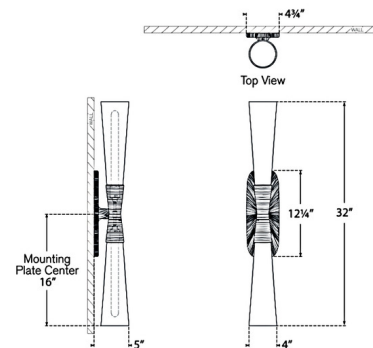

Description

The Utopia Tall Bathroom Vanity Light brings texture and style inspired by the California coast to your interior space. The straited metal is carved into an organic form, and is complemented by two cone shaped glass diffuser that casts warm shadows across your room.

Shown in aged iron / white

Specifications

COLOR White
BODY FINISH Aged Iron
WATTAGE 24W
DIMMER Standard 120V
DIMENSIONS 4.75"W x 32"H x 5"D
BULB INCLUDED 2 x T10/Medium (E26)/12W/120V LED

CLICK TO VIEW PRODUCT