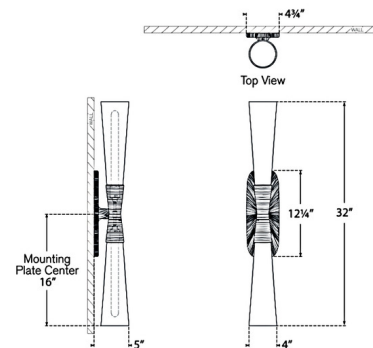

By Visual Comfort Signature

Description

The Utopia Tall Bathroom Vanity Light brings texture and style inspired by the California coast to your interior space. The straited metal is carved into an organic form, and is complemented by two cone shaped glass diffuser that casts warm shadows across your room.

Shown in aged iron / white

Specifications

COLOR White
BODY FINISH Aged Iron
WATTAGE 24W
DIMMER Standard 120V
DIMENSIONS 4.75"W x 32"H x 5"D
BULB INCLUDED 2 x T10/Medium (E26)/12W/120V LED

CLICK TO VIEW PRODUCT