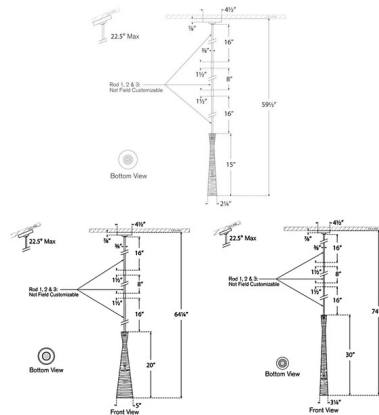

### Specifications

COLOR . . . . . N/A  
 BODY FINISH . . . . . Gild  
 WATTAGE . . . . . 15W  
 DIMMER . . . . . Low Voltage Electronic  
 DIMENSIONS . . . . . 5"W x 20"H  
 INTEGRATED LED MODULE . . . . . 1 x LED/15W/120V LED

### Technical Information

PRODUCT DIMENSIONS . . . . . Downrods: One 8" and Two 16" Included  
 LAMP COLOR . . . . . 2700K  
 LUMENS/WATT . . . . . 80.00  
 LUMINOUS FLUX . . . . . 1200 lumens

Shown in gild