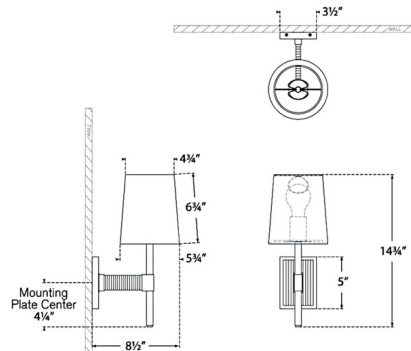

Shown in hand-rubbed antique brass / dark rattan / linen

Specifications

COLOR	Linon
BODY FINISH	Hand-Rubbed Antique Brass / Dark Rattan
WATTAGE	15W
DIMMER	Standard 120V
DIMENSIONS	5.75"W x 14.75"H x 8.5"D
BULB NOT INCLUDED	1 x A19/Medium (E26)/15W/120V LED