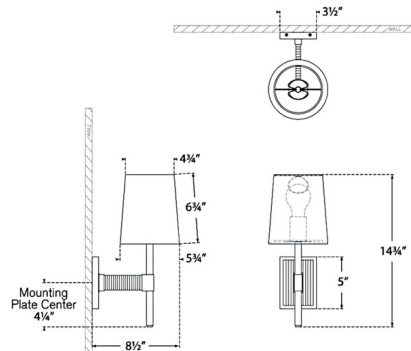

Specifications

COLOR	Linon
BODY FINISH	Hand-Rubbed Antique Brass / Dark Rattan
WATTAGE	15W
DIMMER	Standard 120V
DIMENSIONS	5.75"W x 14.75"H x 8.5"D
BULB NOT INCLUDED	1 x A19/Medium (E26)/15W/120V LED

CLICK TO VIEW PRODUCT

Notes: