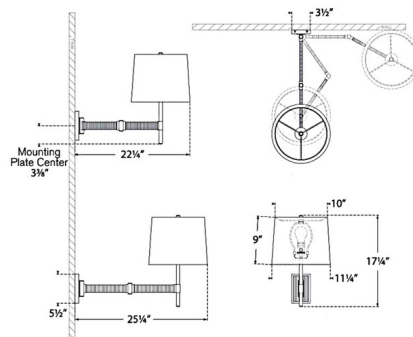

By Visual Comfort Signature

Description

The Elle Swing Arm Plug-in / Hardwired Wall Sconce brings a clean elegance with hints of a farmhouse vibe to your interior space. The smooth frame is wrapped with rattan and topped by a tapered linen shade that casts a warm glow of light exactly where you need it. Dimmer switch is located on the lamp socket. Matching cord cover included. Note: Fixture does not cover a standard US junction box and requires a 2 x 4 inch junction box. Note: May be hardwired, see installation instructions.

Shown in hand-rubbed antique brass / dark rattan / linen

Specifications

COLOR Linen
BODY FINISH Hand-Rubbed Antique Brass / Dark Rattan
WATTAGE 15W
DIMMER Standard 120V
DIMENSIONS 16.75"W x 17.25"H x 22.25"D
BULB NOT INCLUDED 1 x A19/Medium (E26)/15W/120V LED

Technical Information

PRODUCT DIMENSIONS Cord: 144"

CLICK TO VIEW PRODUCT

Notes: