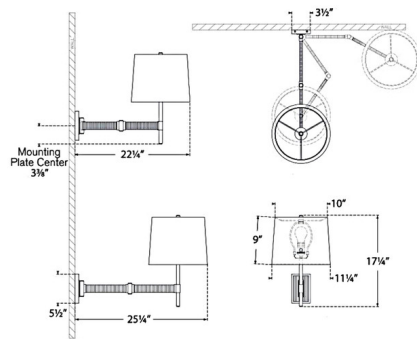

### Description

The Elle Swing Arm Plug-in / Hardwired Wall Sconce brings a clean elegance with hints of a farmhouse vibe to your interior space. The smooth frame is wrapped with rattan and topped by a tapered linen shade that casts a warm glow of light exactly where you need it. Dimmer switch is located on the lamp socket. Matching cord cover included. Note: Fixture does not cover a standard US junction box and requires a 2 x 4 inch junction box. Note: May be hardwired, see installation instructions.

### Specifications

COLOR . . . . . Linen  
BODY FINISH . . . . . Hand-Rubbed Antique Brass / Dark Rattan  
WATTAGE . . . . . 15W  
DIMMER . . . . . Standard 120V  
DIMENSIONS . . . . . 16.75"W x 17.25"H x 22.25"D  
BULB NOT INCLUDED . . . . . 1 x A19/Medium (E26)/15W/120V LED

### Technical Information

PRODUCT DIMENSIONS . . . . . Cord: 144"

CLICK TO VIEW PRODUCT

Notes: