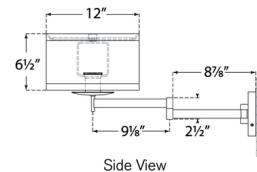

Shown in gild / cream linen

Specifications

COLOR	N/A
BODY FINISH	Gild / Cream Linen
WATTAGE	60W
DIMMER	Included
DIMENSIONS	16"W x 12"H x 16"D
BULB NOT INCLUDED	1 x A19/Medium (E26)/60W/120V Incandescent
OTHER BULB OPTIONS	1 x A19/Medium (E26)/120V LED