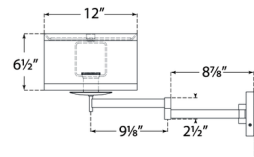

Shown in gild / cream linen

Top View

Side View

Specifications

COLOR	N/A
BODY FINISH	Gild / Cream Linen
WATTAGE	60W
DIMMER	Included
DIMENSIONS	16"W x 12"H x 16"D
BULB NOT INCLUDED	1 x A19/Medium (E26)/60W/120V Incandescent
OTHER BULB OPTIONS	1 x A19/Medium (E26)/120V LED