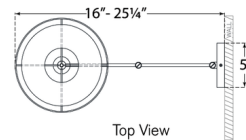

Shown in gild / cream linen

Top View

Side View

Specifications

COLOR	N/A
BODY FINISH	Gild / Cream Linen
WATTAGE	60W
DIMMER	Included
DIMENSIONS	16"W x 12"H x 16"D
BULB NOT INCLUDED	1 x A19/Medium (E26)/60W/120V Incandescent
OTHER BULB OPTIONS	1 x A19/Medium (E26)/120V LED