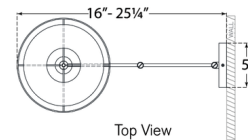

Shown in gild / cream linen

Specifications

COLOR	N/A
BODY FINISH	Gild / Cream Linen
WATTAGE	60W
DIMMER	Included
DIMENSIONS	16"W x 12"H x 16"D
BULB NOT INCLUDED	1 x A19/Medium (E26)/60W/120V Incandescent
OTHER BULB OPTIONS	1 x A19/Medium (E26)/120V LED