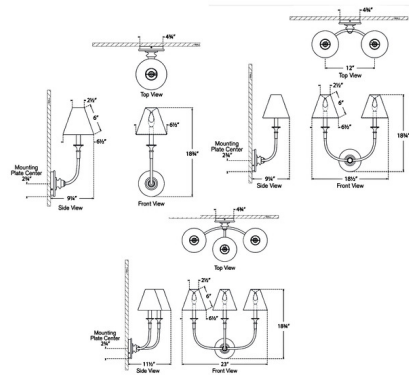

By Visual Comfort Signature

Description

The Piaf Wall Sconce brings a clean, airy feel to your interior space. The steel frame is accented with decorative hubs and topped with conical linen shades that cast warm shadows across your room.

Shown in plaster white / linen

Specifications

COLOR Linen
BODY FINISH Plaster White
WATTAGE 6.5W
DIMMER Standard 120V
DIMENSIONS 6.5"W x 18.75"H x 9.25"D
BULB NOT INCLUDED 1 x B11/Candelabra (E12)/6.5W/120V LED