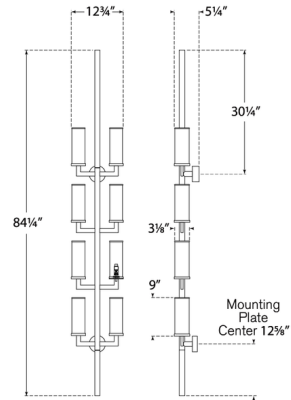

By Visual Comfort Signature

Description

The Liaison Statement Wall Sconce blends modern and classic styles with its clean silhouette and candlestick lamp holders with bobeches. Choose smooth clear glass or no glass for a sleek aesthetic, or the fractured crackle glass for a more vintage or organic feel. Notes: Fixture does not cover a standard US junction box and requires a 2 x 4 inch junction box. Some finish/glass combinations are not available.

Shown in antique-burnished brass

Specifications

COLOR	N/A
BODY FINISH	Antique-Burnished Brass
WATTAGE	480W
DIMMER	Standard 120V
DIMENSIONS	12.75"W x 84.25"H x 5.25"D
BULB NOT INCLUDED	8 x Edison Tube/Candelabra (E12)/60W/120V Incandescent
OTHER BULB OPTIONS	8 x C11/Candelabra (E12)/120V LED 8 x Edison Tube/Candelabra (E12)/120V LED