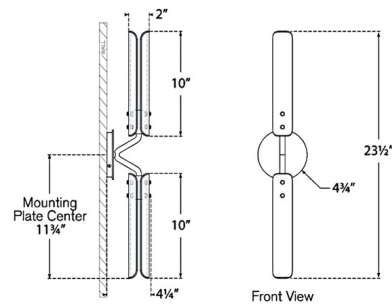

By Visual Comfort Signature

Description

The Casoria Bathroom Vanity Light brings a midcentury modern flair to your interior space. The linear frame holds sculptural, open curved glass that casts a warm glow of light across your room.

Specifications

COLOR Clear
 BODY FINISH Bronze
 WATTAGE 13W
 DIMMER Standard 120V
 DIMENSIONS 4.75"W x 23.5"H x 4.25"D
 BULB NOT INCLUDED 2 x T6/Candelabra (E12)/6.5W/120V LED

Notes:

Shown in bronze / clear