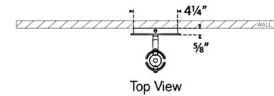

Specifications

COLOR Clear
 BODY FINISH Bronze
 WATTAGE 13W
 DIMMER Standard 120V
 DIMENSIONS 4.75"W x 23.5"H x 4.25"D
 BULB NOT INCLUDED 2 x T6/Candelabra (E12)/6.5W/120V LED

Notes:

Shown in bronze / clear