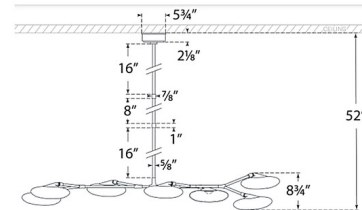

CLICK TO VIEW PRODUCT

Notes: