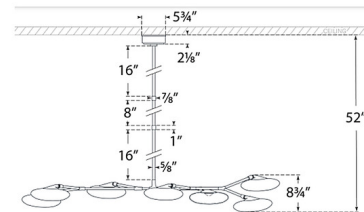

### Specifications

COLOR . . . . . White  
 BODY FINISH . . . . . Soft Brass  
 WATTAGE . . . . . 280W  
 DIMMER . . . . . Standard 120V  
 DIMENSIONS . . . . . 61.25"W x 8.75"H x 30"D  
 INTEGRATED LED MODULE . . . . . 7 x LED/40W/120V LED

### Technical Information

PRODUCT DIMENSIONS . . . . . Downrods: One 8" and Two 16" Included  
 LAMP COLOR . . . . . 2700K  
 LUMENS/WATT . . . . . 80.00  
 LUMINOUS FLUX . . . . . 3200 lumens

Shown in soft brass / white