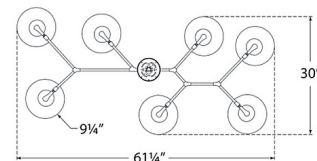

### Specifications

COLOR . . . . . White  
 BODY FINISH . . . . . Soft Brass  
 WATTAGE . . . . . 280W  
 DIMMER . . . . . Standard 120V  
 DIMENSIONS . . . . . 61.25"W x 8.75"H x 30"D  
 INTEGRATED LED MODULE . . . . . 7 x LED/40W/120V LED

### Technical Information

PRODUCT DIMENSIONS . . . . . Downrods: One 8" and Two 16" Included  
 LAMP COLOR . . . . . 2700K  
 LUMENS/WATT . . . . . 80.00  
 LUMINOUS FLUX . . . . . 3200 lumens

Shown in soft brass / white