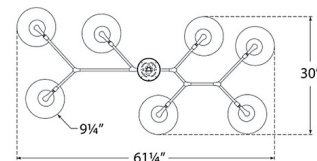

CLICK TO VIEW PRODUCT

Notes: