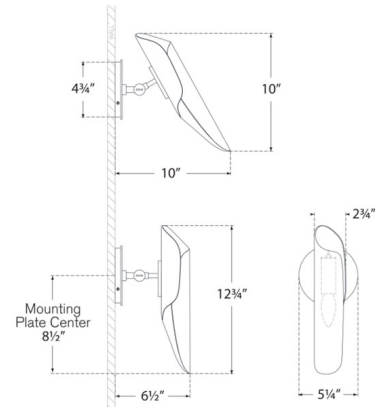

### Description

The Flore Wall Light is inspired by rolled parchment scrolls. This smooth industrial piece has a paper thin metal shade that can adjust to direct warm light exactly where you need it.  
NOTE: This is a discontinued floor model and limited to quantity on hand.

### Specifications

COLOR	N/A
BODY FINISH	Soft Brass / Riviera Blue
WATTAGE	6.5W
DIMMER	Standard 120V
DIMENSIONS	5.25"W x 10"H x 10"D
BULB NOT INCLUDED	1 x B11/Candelabra (E12)/6.5W/120V LED

CLICK TO VIEW PRODUCT