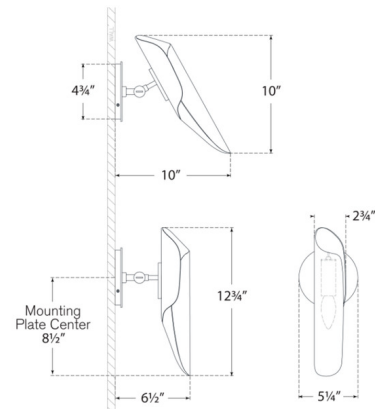

By Visual Comfort Signature

Description

The Flore Wall Light is inspired by rolled parchment scrolls. This smooth industrial piece has a paper thin metal shade that can adjust to direct warm light exactly where you need it.
NOTE: This is a discontinued floor model and limited to quantity on hand.

Shown in soft brass / riviera blue

Specifications

| | |
|-------------------|--|
| COLOR | N/A |
| BODY FINISH | Soft Brass / Riviera Blue |
| WATTAGE | 6.5W |
| DIMMER | Standard 120V |
| DIMENSIONS | 5.25"W x 10"H x 10"D |
| BULB NOT INCLUDED | 1 x B11/Candelabra (E12)/6.5W/120V LED |