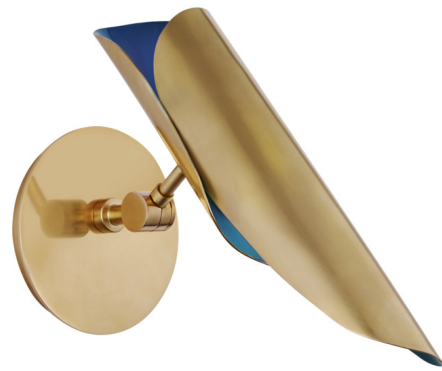

Lightology

lightology.com
866-954-4489
05-21-26

Project: _____

Company: _____

Location: _____ Fixture Type: _____

SPEC #: **VCG1242750**

Approved On: _____ Approved By: _____

Flore Wall Light - Floor Model

By Visual Comfort Signature

Description

The Flore Wall Light is inspired by rolled parchment scrolls. This smooth industrial piece has a paper thin metal shade that can adjust to direct warm light exactly where you need it.
NOTE: This is a discontinued floor model and limited to quantity on hand.

Shown in soft brass / riviera blue

Specifications

| | |
|-------------------|--|
| COLOR | N/A |
| BODY FINISH | Soft Brass / Riviera Blue |
| WATTAGE | 6.5W |
| DIMMER | Standard 120V |
| DIMENSIONS | 5.25"W x 10"H x 10"D |
| BULB NOT INCLUDED | 1 x B11/Candelabra (E12)/6.5W/120V LED |