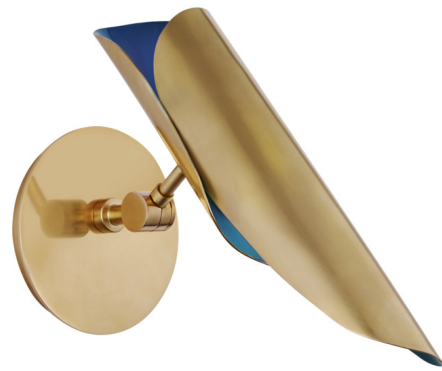

## Flore Wall Light - Floor Model

By Visual Comfort Signature

### Description

The Flore Wall Light is inspired by rolled parchment scrolls. This smooth industrial piece has a paper thin metal shade that can adjust to direct warm light exactly where you need it.  
NOTE: This is a discontinued floor model and limited to quantity on hand.

Shown in soft brass / riviera blue

### Specifications

COLOR	N/A
BODY FINISH	Soft Brass / Riviera Blue
WATTAGE	6.5W
DIMMER	Standard 120V
DIMENSIONS	5.25"W x 10"H x 10"D
BULB NOT INCLUDED	1 x B11/Candelabra (E12)/6.5W/120V LED

CLICK TO VIEW PRODUCT