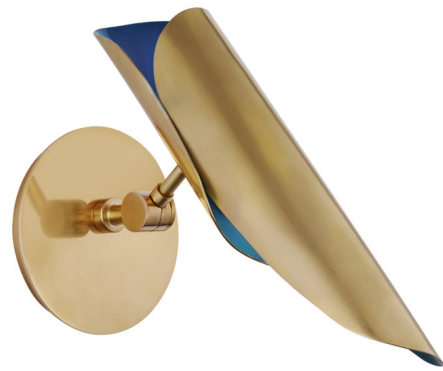

## Flore Wall Light - Floor Model

By Visual Comfort Signature

### Description

The Flore Wall Light is inspired by rolled parchment scrolls. This smooth industrial piece has a paper thin metal shade that can adjust to direct warm light exactly where you need it.  
NOTE: This is a discontinued floor model and limited to quantity on hand.

Shown in soft brass / riviera blue

### Specifications

COLOR	N/A
BODY FINISH	Soft Brass / Riviera Blue
WATTAGE	6.5W
DIMMER	Standard 120V
DIMENSIONS	5.25"W x 10"H x 10"D
BULB NOT INCLUDED	1 x B11/Candelabra (E12)/6.5W/120V LED

CLICK TO VIEW PRODUCT