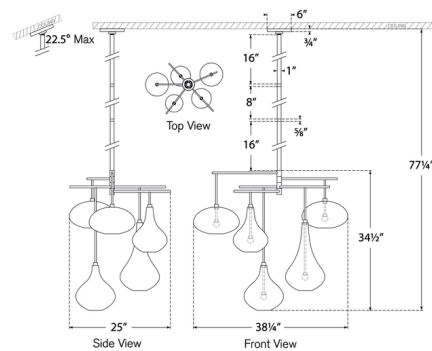

Shown in gun metal / clear

Specifications

COLOR Clear
 BODY FINISH Gun Metal
 WATTAGE 25W
 DIMMER Standard 120V
 DIMENSIONS 38.25"W x 34.5"H
 INTEGRATED LED MODULE 5 x LED/5W/120V LED

Technical Information