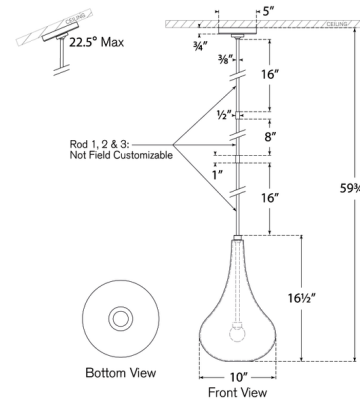

Shown in soft brass / clear

CLICK TO VIEW PRODUCT

Notes: