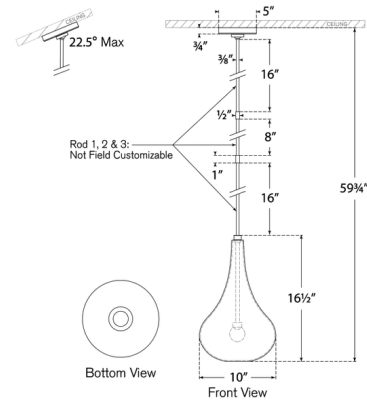

Shown in soft brass / clear

CLICK TO VIEW PRODUCT

Notes: