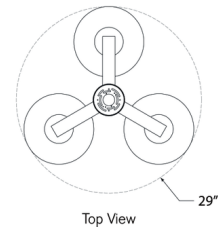

## Marisol Semi Flush Ceiling Light

By Visual Comfort Signature

### Description

Drawing inspiration from elegant jewelry, the Marisol Semi Flush Ceiling Light combines contemporary metal finishes with round white glass shades. This fixture introduces a touch of sophistication and casts a comfortable glow that elevates any space, whether placed in an entryway, dining area, or bathroom.

### Specifications

COLOR . . . . . White  
BODY FINISH . . . . . Gun Metal  
WATTAGE . . . . . 18W  
DIMMER . . . . . Standard 120V  
DIMENSIONS . . . . . 29"W x 10"H  
INTEGRATED LED MODULE . . . . . 3 x LED/6W/120V LED