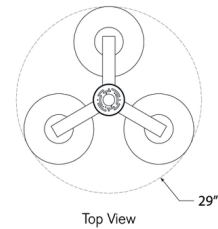

Lightology

lightology.com
866-954-4489
05-21-26

Project: _____

Company: _____

Location: _____ Fixture Type: _____

SPEC #: **VCG1242765**

Approved On: _____ Approved By: _____

Marisol Semi Flush Ceiling Light

By Visual Comfort Signature

Description

Drawing inspiration from elegant jewelry, the Marisol Semi Flush Ceiling Light combines contemporary metal finishes with round white glass shades. This fixture introduces a touch of sophistication and casts a comfortable glow that elevates any space, whether placed in an entryway, dining area, or bathroom.

Specifications

COLOR . . . . . White
BODY FINISH . . . . . Gun Metal
WATTAGE 18W
DIMMER . . . . . Standard 120V
DIMENSIONS . . . . . 29"W x 10"H
INTEGRATED LED MODULE . . . . . 3 x LED/6W/120V LED

Technical Information

LAMP COLOR 2700K
LUMENS/WATT 250.00
LUMINOUS FLUX . . . . . 1500 lumens

Shown in gun metal / white

CLICK TO VIEW PRODUCT

Notes: