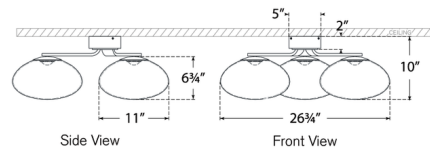

### Specifications

COLOR . . . . . White  
BODY FINISH . . . . . Gun Metal  
WATTAGE . . . . . 18W  
DIMMER . . . . . Standard 120V  
DIMENSIONS . . . . . 29"W x 10"H  
INTEGRATED LED MODULE . . . . . 3 x LED/6W/120V LED