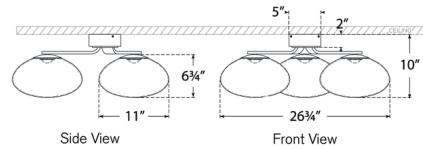

Shown in gun metal / white