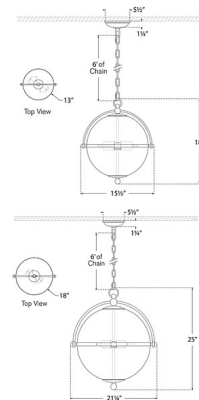

### Specifications

COLOR . . . . . Antique Mercury  
BODY FINISH . . . . . Aged Iron  
WATTAGE . . . . . 30W  
DIMMER . . . . . Standard 120V  
DIMENSIONS . . . . . 15.5"W x 18"H  
BULB NOT INCLUDED . . . . . 2 x A19/Medium (E26)/15W/120V LED

### Technical Information

PRODUCT DIMENSIONS . . . . . Adjustable Chain Length: 72"

CLICK TO VIEW PRODUCT

Notes: