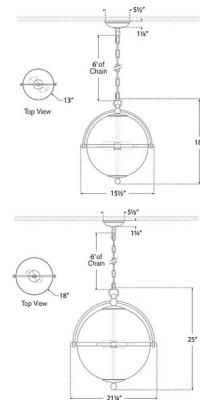

By Visual Comfort Signature

Description

The Bayridge Pendant adds a refined look to your interior space. The iron frame, with forged bolts, is complemented by a demi-sphere of glass that casts a warm glow of light across your room.

Shown in aged iron / antique mercury

Specifications

COLOR Antique Mercury
BODY FINISH Aged Iron
WATTAGE 30W
DIMMER Standard 120V
DIMENSIONS 15.5"W x 18"H
BULB NOT INCLUDED 2 x A19/Medium (E26)/15W/120V LED

Technical Information

PRODUCT DIMENSIONS Adjustable Chain Length: 72"

CLICK TO VIEW PRODUCT

Notes: