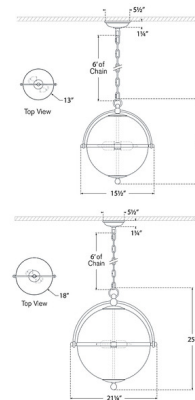

By Visual Comfort Signature

Description

The Bayridge Pendant adds a refined look to your interior space. The iron frame, with forged bolts, is complemented by a demi-sphere of glass that casts a warm glow of light across your room.

Shown in gilded iron / antique mercury

Specifications

COLOR	Antique Mercury
BODY FINISH	Gilded Iron
WATTAGE	30W
DIMMER	Standard 120V
DIMENSIONS	15.5"W x 18"H
BULB NOT INCLUDED	2 x A19/Medium (E26)/15W/120V LED