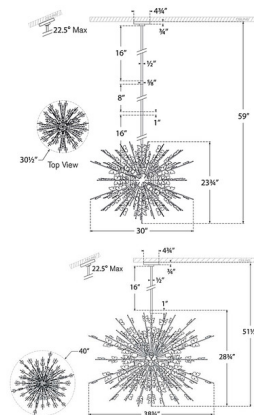

By Visual Comfort Signature

Description

The Farfalle Chandelier brings a whimsical beauty to your interior space. Curved stems hold butterflies that seem to float into your air. Warm light peeks through, casting shadows across your room. Note: Rods are not customizable. Note: Custom Overall Heights are available. For quotes, please contact our sales team.

Shown in burnished silver leaf

Specifications

COLOR	N/A
BODY FINISH	Burnished Silver Leaf
WATTAGE	77W
DIMMER	Standard 120V
DIMENSIONS	30"W x 23.75"H
BULB NOT INCLUDED	14 x C11/Candelabra (E12)/5.5W/120V LED