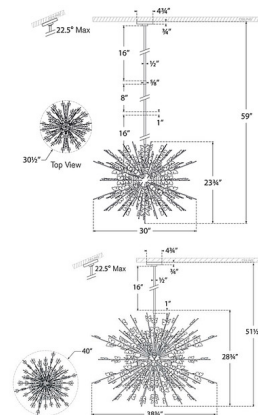

CLICK TO VIEW PRODUCT