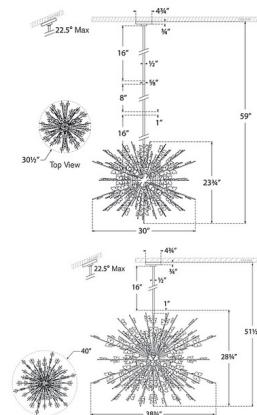

Specifications

COLOR N/A
 BODY FINISH Gild
 WATTAGE 77W
 DIMMER Standard 120V
 DIMENSIONS 30"W x 23.75"H
 BULB NOT INCLUDED 14 x C11/Candelabra (E12)/5.5W/120V LED

Technical Information

PRODUCT DIMENSIONS Downrods: One 8" and Two 16" Included

Notes:

Shown in gild

CLICK TO VIEW PRODUCT