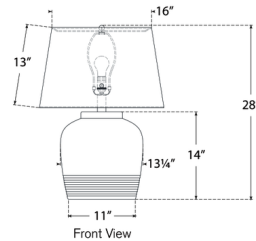

Shown in yellow oxide / linen

Specifications

COLOR Linen
BODY FINISH Yellow Oxide
WATTAGE 15W
DIMMER Included
DIMENSIONS 20"W x 28"H
BULB NOT INCLUDED 1 x A19/Medium (E26)/15W/120V LED

Technical Information

PRODUCT DIMENSIONS Cord: 144"

CLICK TO VIEW PRODUCT

Notes: