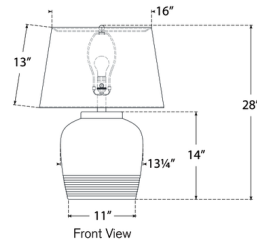

Shown in yellow oxide / linen

Specifications

COLOR Linen
BODY FINISH Yellow Oxide
WATTAGE 15W
DIMMER Included
DIMENSIONS 20"W x 28"H
BULB NOT INCLUDED 1 x A19/Medium (E26)/15W/120V LED

Technical Information

PRODUCT DIMENSIONS Cord: 144"
--------------------	------------------

CLICK TO VIEW PRODUCT

Notes: