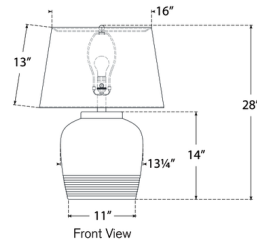

Specifications

COLOR	..... Linen
BODY FINISH	..... Yellow Oxide
WATTAGE	..... 15W
DIMMER	..... Included
DIMENSIONS	..... 20"W x 28"H
BULB NOT INCLUDED	..... 1 x A19/Medium (E26)/15W/120V LED