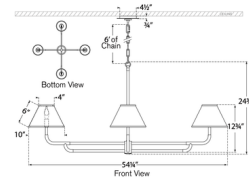

Shown in soft brass / natural oak / linen

Specifications

COLOR Linen
 BODY FINISH Soft Brass / Natural Oak
 WATTAGE 26W
 DIMMER Standard 120V
 DIMENSIONS 54.25"W x 24.75"H
 BULB NOT INCLUDED 4 x B11/Candelabra (E12)/6.5W/120V LED