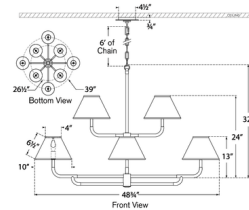

Lightology

lightology.com
866-954-4489
04-10-26

Project: _____

Company: _____

Location: _____ Fixture Type: _____

SPEC #: **VCG1242861**

Approved On: _____ Approved By: _____

Rigby Grande Chandelier

By Visual Comfort Signature

Description

The Rigby Grande Chandelier introduces a modern aesthetic to your space through its innovative blend of materials. Its bent arms combine metallic segments with oak or ebony, infusing the natural warmth of wood into its sleek design. Topped with tapered linen shades trimmed in coordinating metal, the Rigby casts diffused ambient illumination throughout your space, creating an inviting atmosphere.

Specifications

COLOR . . . . . Linen
BODY FINISH . . . . . Soft Brass / Natural Oak
WATTAGE 26W
DIMMER . . . . . Standard 120V
DIMENSIONS . . . . . 54.25"W x 24.75"H
BULB NOT INCLUDED . . . . . 4 x B11/Candelabra (E12)/6.5W/120V LED

CLICK TO VIEW PRODUCT

Notes: