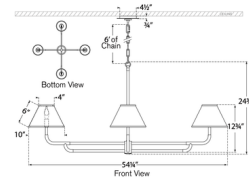

Lightology

lightology.com
866-954-4489
04-10-26

Project: _____

Company: _____

Location: _____ Fixture Type: _____

SPEC #: **VCG1242861**

Approved On: _____ Approved By: _____

Rigby Grande Chandelier

By Visual Comfort Signature

Description

The Rigby Grande Chandelier introduces a modern aesthetic to your space through its innovative blend of materials. Its bent arms combine metallic segments with oak or ebony, infusing the natural warmth of wood into its sleek design. Topped with tapered linen shades trimmed in coordinating metal, the Rigby casts diffused ambient illumination throughout your space, creating an inviting atmosphere.

Specifications

COLOR . . . . . Linen
BODY FINISH . . . . . Soft Brass / Natural Oak
WATTAGE 26W
DIMMER . . . . . Standard 120V
DIMENSIONS . . . . . 54.25"W x 24.75"H
BULB NOT INCLUDED . . . . . 4 x B11/Candelabra (E12)/6.5W/120V LED

CLICK TO VIEW PRODUCT

Notes: