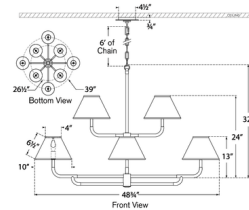

Shown in soft brass / natural oak / linen

Specifications

COLOR Linen
 BODY FINISH Soft Brass / Natural Oak
 WATTAGE 26W
 DIMMER Standard 120V
 DIMENSIONS 54.25"W x 24.75"H
 BULB NOT INCLUDED 4 x B11/Candelabra (E12)/6.5W/120V LED