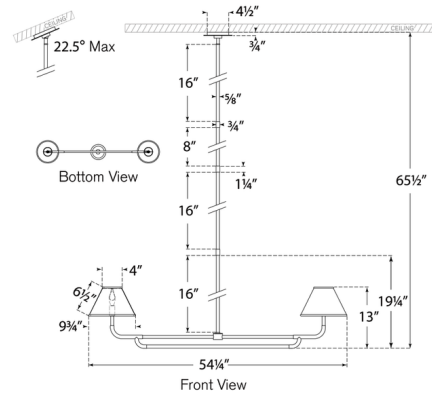

Shown in soft brass / natural oak / linen

Specifications

COLOR	Linon
BODY FINISH	Soft Brass / Natural Oak
WATTAGE	13W
DIMMER	Standard 120V
DIMENSIONS	54.25"L x 9.75"W x 19.25"H
BULB NOT INCLUDED	2 x B11/Candelabra (E12)/6.5W/120V LED