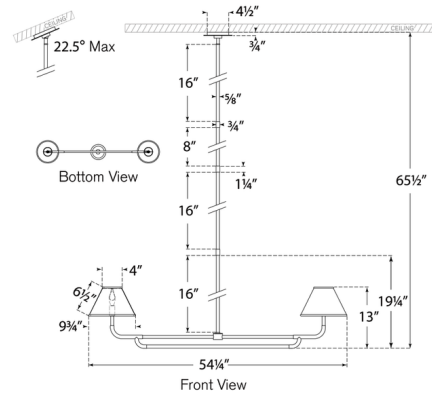

Shown in soft brass / natural oak / linen

Specifications

COLOR	Linen
BODY FINISH	Soft Brass / Natural Oak
WATTAGE	13W
DIMMER	Standard 120V
DIMENSIONS	54.25"L x 9.75"W x 19.25"H
BULB NOT INCLUDED	2 x B11/Candelabra (E12)/6.5W/120V LED