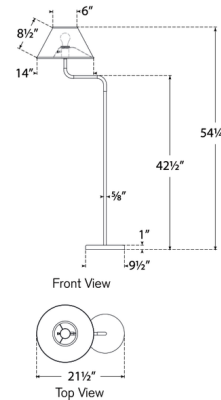

Shown in soft brass / natural oak / linen

Specifications

COLOR Linen
BODY FINISH Soft Brass / Natural Oak
WATTAGE 15W
DIMMER Included
DIMENSIONS 14"W x 54.25"H x 21.5"D
BULB NOT INCLUDED 1 x A19/Medium (E26)/15W/120V LED