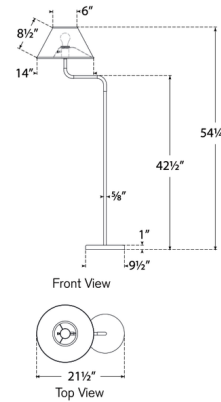

Description

The Rigby Floor Lamp is characterized by sleek modern lines and a distinct mix of materials. Oak or ebony wood segments are fused with complementary metal elements, while the tapered linen shade is accented with matching metal trim. With its curved arm, this lamp can be used for ambient lighting or as a reading lamp in your living room, office, or bedroom.

Shown in soft brass / natural oak / linen

Specifications

COLOR	Linen
BODY FINISH	Soft Brass / Natural Oak
WATTAGE	15W
DIMMER	Included
DIMENSIONS	14"W x 54.25"H x 21.5"D
BULB NOT INCLUDED	1 x A19/Medium (E26)/15W/120V LED