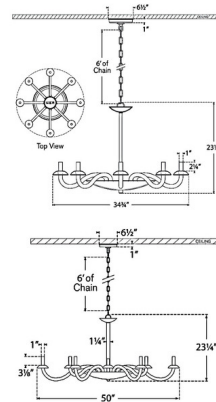

Specifications

COLOR Clear
BODY FINISH Hand-Rubbed Antique Brass
WATTAGE 44W
DIMMER Standard 120V
DIMENSIONS 34.75"W x 23.25"H
BULB NOT INCLUDED 8 x C11/Candelabra (E12)/5.5W/120V LED

Technical Information

PRODUCT DIMENSIONS Adjustable Chain Length: 72"

Notes:

Shown in hand-rubbed antique brass / clear

CLICK TO VIEW PRODUCT