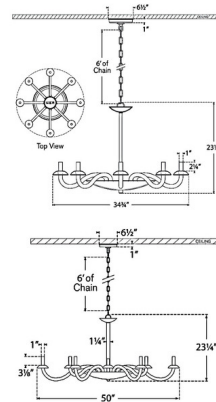

### Specifications

COLOR . . . . . Clear  
BODY FINISH . . . . . Hand-Rubbed Antique Brass  
WATTAGE . . . . . 44W  
DIMMER . . . . . Standard 120V  
DIMENSIONS . . . . . 34.75"W x 23.25"H  
BULB NOT INCLUDED . . . . . 8 x C11/Candelabra (E12)/5.5W/120V LED

### Technical Information

PRODUCT DIMENSIONS . . . . . Adjustable Chain Length: 72"

Notes:

Shown in hand-rubbed antique brass / clear

CLICK TO VIEW PRODUCT