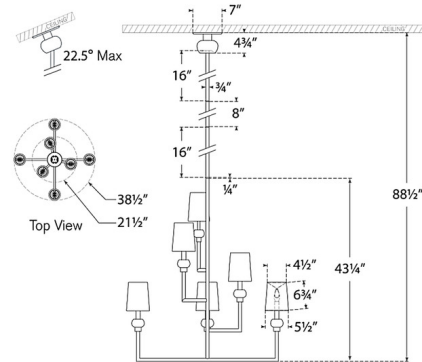

By Visual Comfort Signature

Description

The Comtesse Chandelier brings a sculptural beauty to your interior space. The geometric silhouette, with offset arms, blends into any style, while the tapered shades cast warm light across your room. Sloped ceiling to 22.5 degrees max. Rods are not field adjustable. Note: Custom Overall Heights are available. For quotes, please contact our sales team.

Shown in hand-rubbed antique brass / linen

Specifications

COLOR Linen
BODY FINISH Hand-Rubbed Antique Brass
WATTAGE 45.5W
DIMMER Standard 120V
DIMENSIONS 38.5"W x 43.25"H
BULB NOT INCLUDED 7 x B11/Candelabra (E12)/6.5W/120V LED

Technical Information

PRODUCT DIMENSIONS Downrods: One 8" and Two 16" Included

CLICK TO VIEW PRODUCT

Notes: