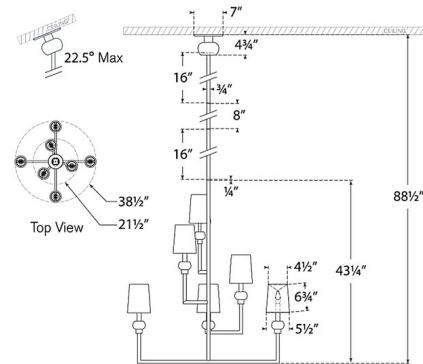

Description

The Comtesse Chandelier brings a sculptural beauty to your interior space. The geometric silhouette, with offset arms, blends into any style, while the tapered shades cast warm light across your room. Sloped ceiling to 22.5 degrees max. Rods are not field adjustable. Note: Custom Overall Heights are available. For quotes, please contact our sales team.

Shown in hand-rubbed antique brass / linen

Specifications

COLOR	Linon
BODY FINISH	Hand-Rubbed Antique Brass
WATTAGE	45.5W
DIMMER	Standard 120V
DIMENSIONS	38.5"W x 43.25"H
BULB NOT INCLUDED	7 x B11/Candelabra (E12)/6.5W/120V LED

Technical Information

PRODUCT DIMENSIONS Downrods: One 8" and Two 16" Included

CLICK TO VIEW PRODUCT

Notes: