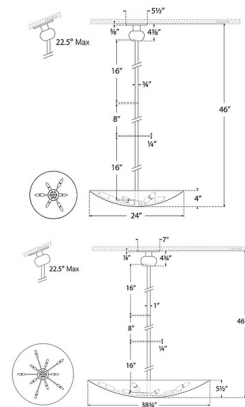

By Visual Comfort Signature

Description

The Comtesse Uplight Chandelier brings a sculptural beauty to your interior space. The geometric silhouette blends into any style, and casts warm light up and across your room. Sloped ceiling to 22.5 degrees max. Rods are not field adjustable. Note: Custom Overall Heights are available. For quotes, please contact our sales team.

Shown in bronze

Specifications

COLOR	N/A
BODY FINISH	Bronze
WATTAGE	39W
DIMMER	Standard 120V
DIMENSIONS	24"W x 4"H
BULB NOT INCLUDED	6 x B11/Candelabra (E12)/6.5W/120V LED

Technical Information

PRODUCT DIMENSIONS Downrods: One 8" and Two 16" Included