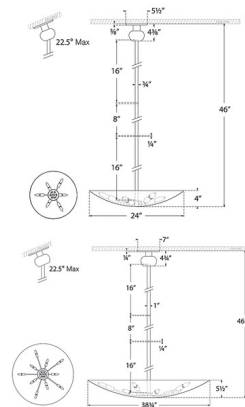

### Description

The Comtesse Uplight Chandelier brings a sculptural beauty to your interior space. The geometric silhouette blends into any style, and casts warm light up and across your room. Sloped ceiling to 22.5 degrees max. Rods are not field adjustable. Note: Custom Overall Heights are available. For quotes, please contact our sales team.

### Specifications

COLOR . . . . . N/A  
BODY FINISH . . . . . Bronze  
WATTAGE . . . . . 39W  
DIMMER . . . . . Standard 120V  
DIMENSIONS . . . . . 24\"W x 4\"H  
BULB NOT INCLUDED . . . . . 6 x B11/Candelabra (E12)/6.5W/120V LED

### Technical Information

PRODUCT DIMENSIONS . . . . . Downrods: One 8\" and Two 16\" Included

CLICK TO VIEW PRODUCT

Notes: