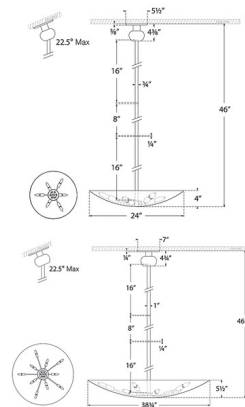

### Description

The Comtesse Uplight Chandelier brings a sculptural beauty to your interior space. The geometric silhouette blends into any style, and casts warm light up and across your room. Sloped ceiling to 22.5 degrees max. Rods are not field adjustable. Note: Custom Overall Heights are available. For quotes, please contact our sales team.

### Specifications

COLOR	N/A
BODY FINISH	Hand-Rubbed Antique Brass
WATTAGE	39W
DIMMER	Standard 120V
DIMENSIONS	24"W x 4"H
BULB NOT INCLUDED	6 x B11/Candelabra (E12)/6.5W/120V LED

CLICK TO VIEW PRODUCT

Notes: