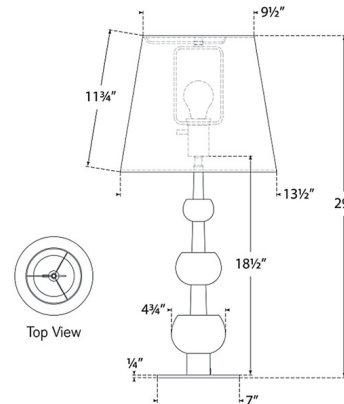

By Visual Comfort Signature

Description

The Comtesse Triple Table Lamp brings a sculptural beauty to your interior space. The decorative shaped silhouette, blends into any style, while the tapered shade cast warm light across your room. Dimmer switch is located on the lamp socket.

Specifications

COLOR Linen
BODY FINISH Bronze
WATTAGE 15W
DIMMER Included
DIMENSIONS 13.5"W x 29"H
BULB NOT INCLUDED 1 x A19/Medium (E26)/15W/120V LED

Technical Information

PRODUCT DIMENSIONS Cord: 144"

Shown in bronze / linen