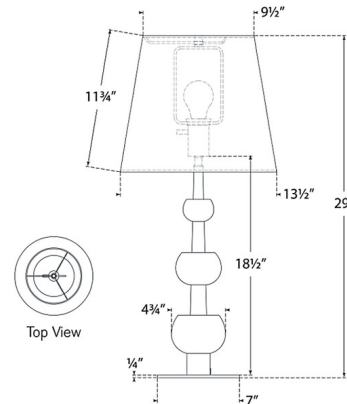

By Visual Comfort Signature

Description

The Comtesse Triple Table Lamp brings a sculptural beauty to your interior space. The decorative shaped silhouette, blends into any style, while the tapered shade cast warm light across your room. Dimmer switch is located on the lamp socket.

Shown in bronze / linen

Specifications

COLOR Linen
BODY FINISH Bronze
WATTAGE 15W
DIMMER Included
DIMENSIONS 13.5"W x 29"H
BULB NOT INCLUDED 1 x A19/Medium (E26)/15W/120V LED

Technical Information

PRODUCT DIMENSIONS Cord: 144"