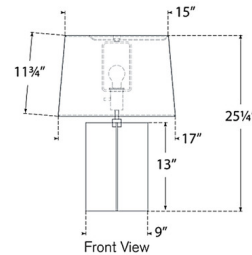

Shown in bronze / linen

Specifications

COLOR Linen
BODY FINISH Bronze
WATTAGE 15W
DIMMER Included
DIMENSIONS 17"W x 25.25"H
BULB NOT INCLUDED 1 x A19/Medium (E26)/15W/120V LED

Technical Information

PRODUCT DIMENSIONS Cord: 144"