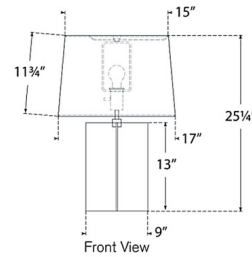

### Specifications

COLOR . . . . . Linen  
BODY FINISH . . . . . Bronze  
WATTAGE . . . . . 15W  
DIMMER . . . . . Included  
DIMENSIONS . . . . . 17"W x 25.25"H  
BULB NOT INCLUDED . . . . . 1 x A19/Medium (E26)/15W/120V LED

### Technical Information

PRODUCT DIMENSIONS . . . . . Cord: 144"

CLICK TO VIEW PRODUCT

Notes: