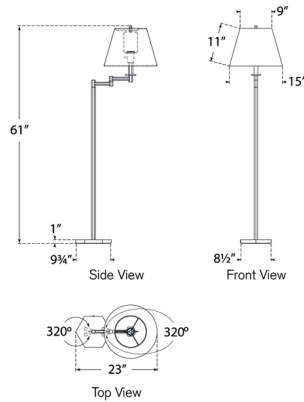

Shown in polished nickel / linen

Specifications

COLOR	..... Linen
BODY FINISH	..... Polished Nickel
WATTAGE	..... 15W
DIMMER	..... Included
DIMENSIONS	..... 15"W x 61"H
BULB NOT INCLUDED	..... 1 x A19/Medium (E26)/15W/120V LED

CLICK TO VIEW PRODUCT

Notes: