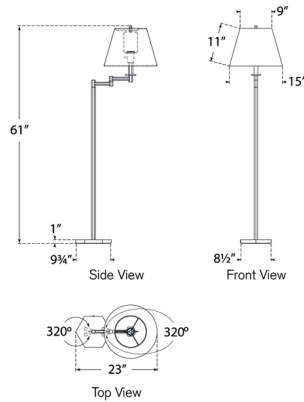

### Specifications

COLOR	..... Linen
BODY FINISH	..... Polished Nickel
WATTAGE	..... 15W
DIMMER	..... Included
DIMENSIONS	..... 15"W x 61"H
BULB NOT INCLUDED	..... 1 x A19/Medium (E26)/15W/120V LED

CLICK TO VIEW PRODUCT