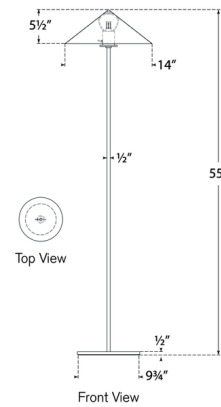

By Visual Comfort Signature

Description

The Orsay Floor Lamp forms a striking silhouette with its cone metal shade and slender stem, adding a sleek modern element to your space. It casts a warm downlight ideal for placement in your living room or bedroom.

Shown in bronze

Specifications

COLOR	N/A
BODY FINISH	Bronze
WATTAGE	5W
DIMMER	N/A
DIMENSIONS	14"W x 55"H
BULB INCLUDED	1 x MR16/GU10/5W/120V LED

CLICK TO VIEW PRODUCT

Notes: