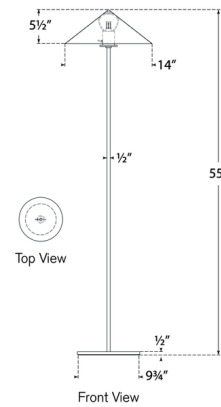

### Description

The Orsay Floor Lamp forms a striking silhouette with its cone metal shade and slender stem, adding a sleek modern element to your space. It casts a warm downlight ideal for placement in your living room or bedroom.

### Specifications

COLOR	N/A
BODY FINISH	Bronze
WATTAGE	5W
DIMMER	N/A
DIMENSIONS	14"W x 55"H
BULB INCLUDED	1 x MR16/GU10/5W/120V LED

CLICK TO VIEW PRODUCT

Notes: