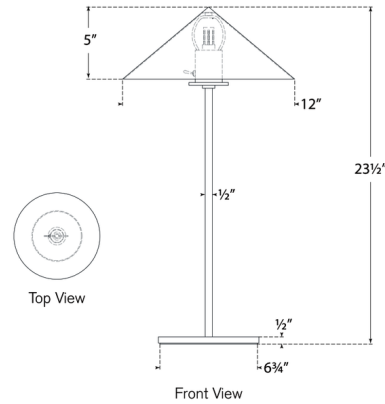

By Visual Comfort Signature

Description

The Orsay Medium Table Lamp exudes simplicity, pairing a sleek cone shade with a slender stem and compact round base. The metal shade directs light downward, forming a cozy pool of light. Whether placed on your desk or a living room side table, the Orsay accents your space with its modern, geometric style.

Shown in bronze

Specifications

COLOR	N/A
BODY FINISH	Bronze
WATTAGE	5W
DIMMER	N/A
DIMENSIONS	12"W x 23.5"H
BULB INCLUDED	1 x T7/GU10/5W/120V LED

CLICK TO VIEW PRODUCT

Notes: