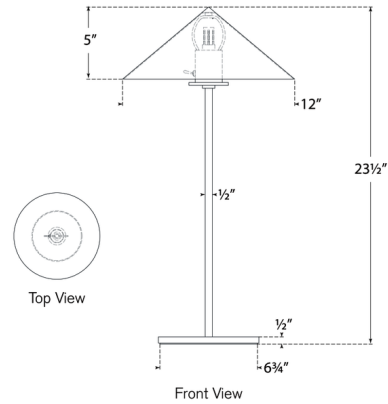

By Visual Comfort Signature

Description

The Orsay Medium Table Lamp exudes simplicity, pairing a sleek cone shade with a slender stem and compact round base. The metal shade directs light downward, forming a cozy pool of light. Whether placed on your desk or a living room side table, the Orsay accents your space with its modern, geometric style.

Shown in hand-rubbed antique brass

Specifications

COLOR	N/A
BODY FINISH	Hand-Rubbed Antique Brass
WATTAGE	5W
DIMMER	N/A
DIMENSIONS	12"W x 23.5"H
BULB INCLUDED	1 x T7/GU10/5W/120V LED

CLICK TO VIEW PRODUCT