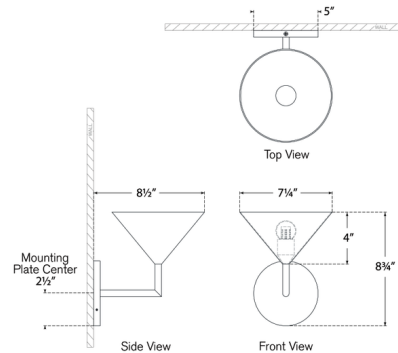

### Description

The Orsay Single Wall Sconce displays a striking triangular silhouette with its cone metal shade, adding a sleek modern element to your space. Whether installed as an uplight or downlight, it fills your space with plenty of ambient lighting.

### Specifications

COLOR	N/A
BODY FINISH	Hand-Rubbed Antique Brass
WATTAGE	5W
DIMMER	Standard 120V
DIMENSIONS	7.25"W x 8.75"H x 8.5"D
BULB INCLUDED	1 x MR16/GU10/5W/120V LED

CLICK TO VIEW PRODUCT

Notes: