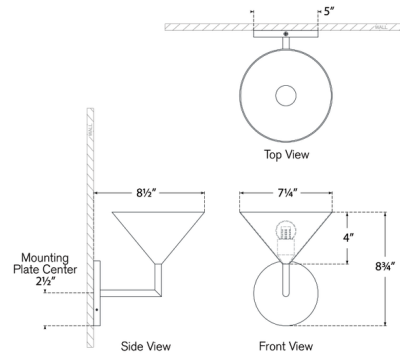

By Visual Comfort Signature

Description

The Orsay Single Wall Sconce displays a striking triangular silhouette with its cone metal shade, adding a sleek modern element to your space. Whether installed as an uplight or downlight, it fills your space with plenty of ambient lighting. NOTE: This is a discontinued model and limited to quantity on hand.

Shown in polished nickel

Specifications

COLOR	N/A
BODY FINISH	Polished Nickel
WATTAGE	5W
DIMMER	Standard 120V
DIMENSIONS	7.25"W x 8.75"H x 8.5"D
BULB INCLUDED	1 x MR16/GU10/5W/120V LED

CLICK TO VIEW PRODUCT