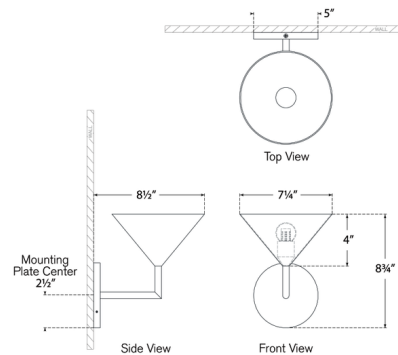

By Visual Comfort Signature

Description

The Orsay Single Wall Sconce displays a striking triangular silhouette with its cone metal shade, adding a sleek modern element to your space. Whether installed as an uplight or downlight, it fills your space with plenty of ambient lighting. NOTE: This is a discontinued model and limited to quantity on hand.

Shown in polished nickel

Specifications

COLOR	N/A
BODY FINISH	Polished Nickel
WATTAGE	5W
DIMMER	Standard 120V
DIMENSIONS	7.25"W x 8.75"H x 8.5"D
BULB INCLUDED	1 x MR16/GU10/5W/120V LED

CLICK TO VIEW PRODUCT