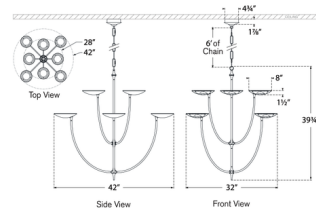

### Specifications

COLOR	N/A
BODY FINISH	Bronze / Hand-Rubbed Antique Brass
WATTAGE	44.8W
DIMMER	Standard 120V
DIMENSIONS	42"W x 39.75"H x 32"D
INTEGRATED LED MODULE	8 x LED/5.6W/120V LED