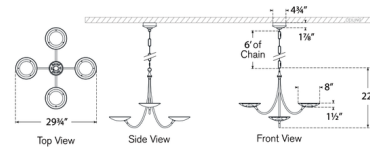

### Specifications

COLOR	N/A
BODY FINISH	Bronze / Hand-Rubbed Antique Brass
WATTAGE	44.8W
DIMMER	Standard 120V
DIMENSIONS	42"W x 39.75"H x 32"D
INTEGRATED LED MODULE	8 x LED/5.6W/120V LED