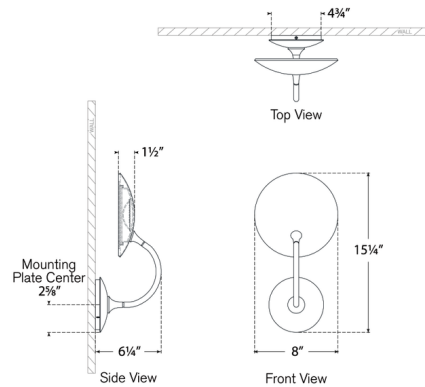

CLICK TO VIEW PRODUCT

Notes: