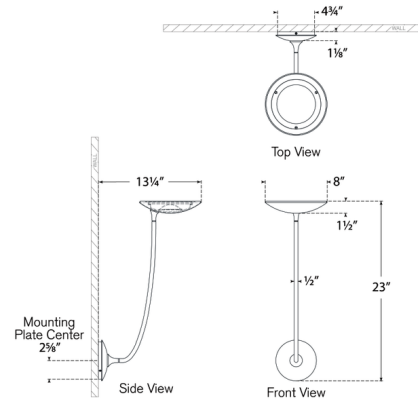

CLICK TO VIEW PRODUCT

Notes: