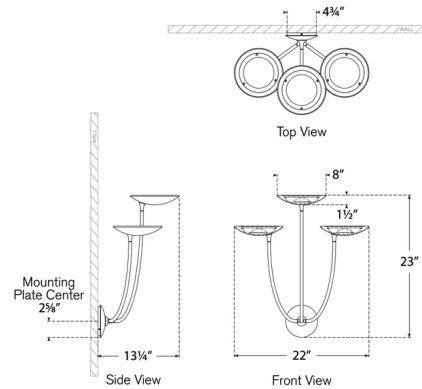

CLICK TO VIEW PRODUCT

Notes: