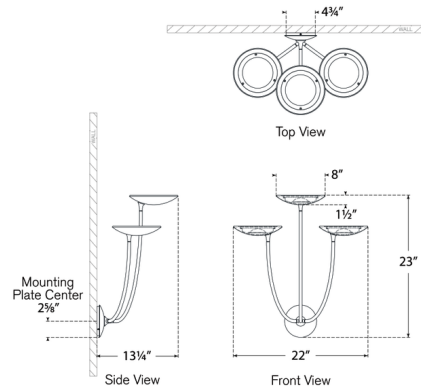

CLICK TO VIEW PRODUCT

Notes: