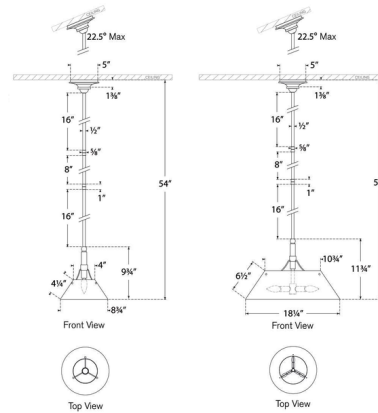

Shown in bronze / hand-rubbed antique brass

Specifications

COLOR N/A
 BODY FINISH Bronze / Hand-Rubbed Antique Brass
 WATTAGE 6.5W
 DIMMER Standard 120V
 DIMENSIONS 8.75"W x 9.75"H
 BULB NOT INCLUDED 1 x B11/Candelabra (E12)/6.5W/120V LED