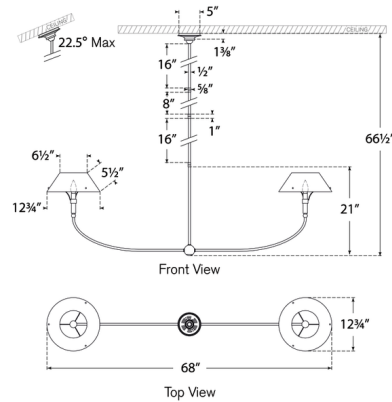

### Specifications

COLOR	N/A
BODY FINISH	Bronze / Hand-Rubbed Antique Brass
WATTAGE	13W
DIMMER	Standard 120V
DIMENSIONS	68"L x 12.75"W x 21"H
BULB NOT INCLUDED	2 x B11/Candelabra (E12)/6.5W/120V LED

CLICK TO VIEW PRODUCT