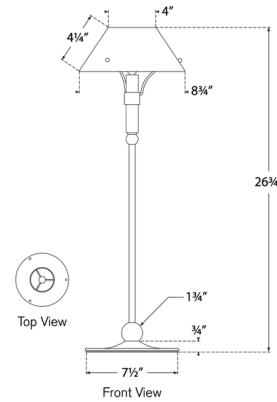

### Specifications

COLOR	N/A
BODY FINISH	Polished Nickel
WATTAGE	6.5W
DIMMER	N/A
DIMENSIONS	8.75"W x 26.75"H
BULB NOT INCLUDED	1 x B11/Candelabra (E12)/6.5W/120V LED

CLICK TO VIEW PRODUCT

Notes: