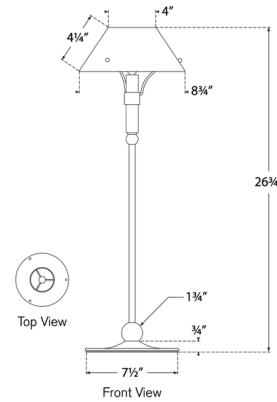

### Specifications

|                   |  |
|-------------------|--|
| COLOR             | N/A                                    |
| BODY FINISH       | Polished Nickel                        |
| WATTAGE           | 6.5W                                   |
| DIMMER            | N/A                                    |
| DIMENSIONS        | 8.75"W x 26.75"H                       |
| BULB NOT INCLUDED | 1 x B11/Candelabra (E12)/6.5W/120V LED |