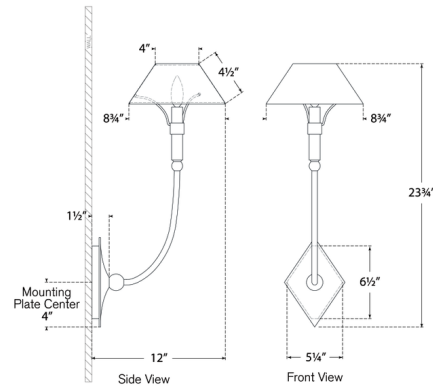

### Specifications

COLOR . . . . . N/A  
 BODY FINISH . . . . . Polished Nickel  
 WATTAGE . . . . . 6.5W  
 DIMMER . . . . . Standard 120V  
 DIMENSIONS . . . . . 8.75"W x 23.75"H x 12"D  
 BULB NOT INCLUDED . . . . . 1 x B11/Candelabra (E12)/6.5W/120V LED