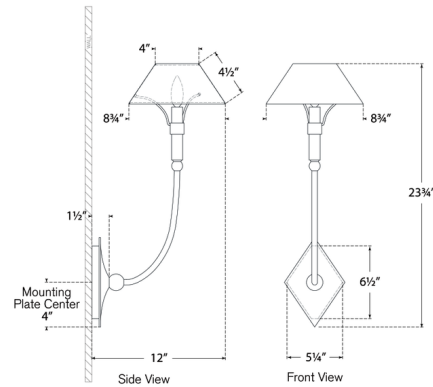

By Visual Comfort Signature

Description

The versatile Turlington Wall Sconce strikes a refined silhouette with its elongated arm and flared shade. Whether used alone or in groupings, its sleek aesthetic elevates your space with modern style.

Shown in polished nickel

Specifications

COLOR	N/A
BODY FINISH	Polished Nickel
WATTAGE	6.5W
DIMMER	Standard 120V
DIMENSIONS	8.75"W x 23.75"H x 12"D
BULB NOT INCLUDED	1 x B11/Candelabra (E12)/6.5W/120V LED